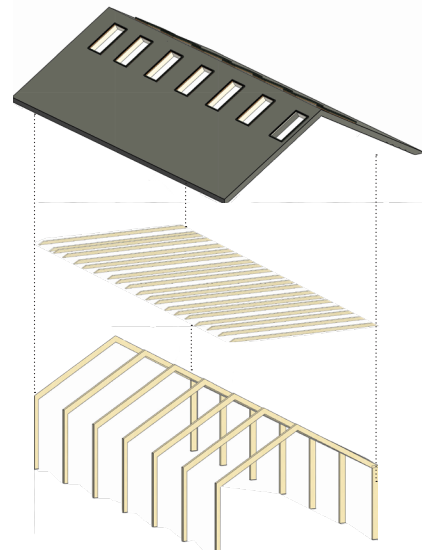

OVERNIGHT SHELTER | DESIGN THEORIES

BIOPHILIC PATTERNS

DYNAMIC LIGHTING

Sunlight passes through newly installed skylights creating fractal patterns with collar ties.

Integrated LED lights are built into columns and rafters. Structures reference the shape of a house and act as artful dividers.

EXPLODED AXON, ROOF

REFUGE

Covered behind and overhead.

Health Benefits:
Improved concentration, attention and perception of safety.

PROSPECT

See across multiple spaces.

Health Benefits:
Reduced stress, boredom, irritation, fatigue.
Improves comfort and perceived safety.

KITCHENETTE

Informed by residential patterns, the design of the overnight shelter incorporates versatile group areas and individual house alcoves. Embracing the biophilic pattern of Complexity and Order, the use of strong linear elements across multiple dimensions mirrors natural hierarchies, integrating fractal geometries seen in exposed roof structures like collar ties, rafters, columns, and Yoshi lattice panels.